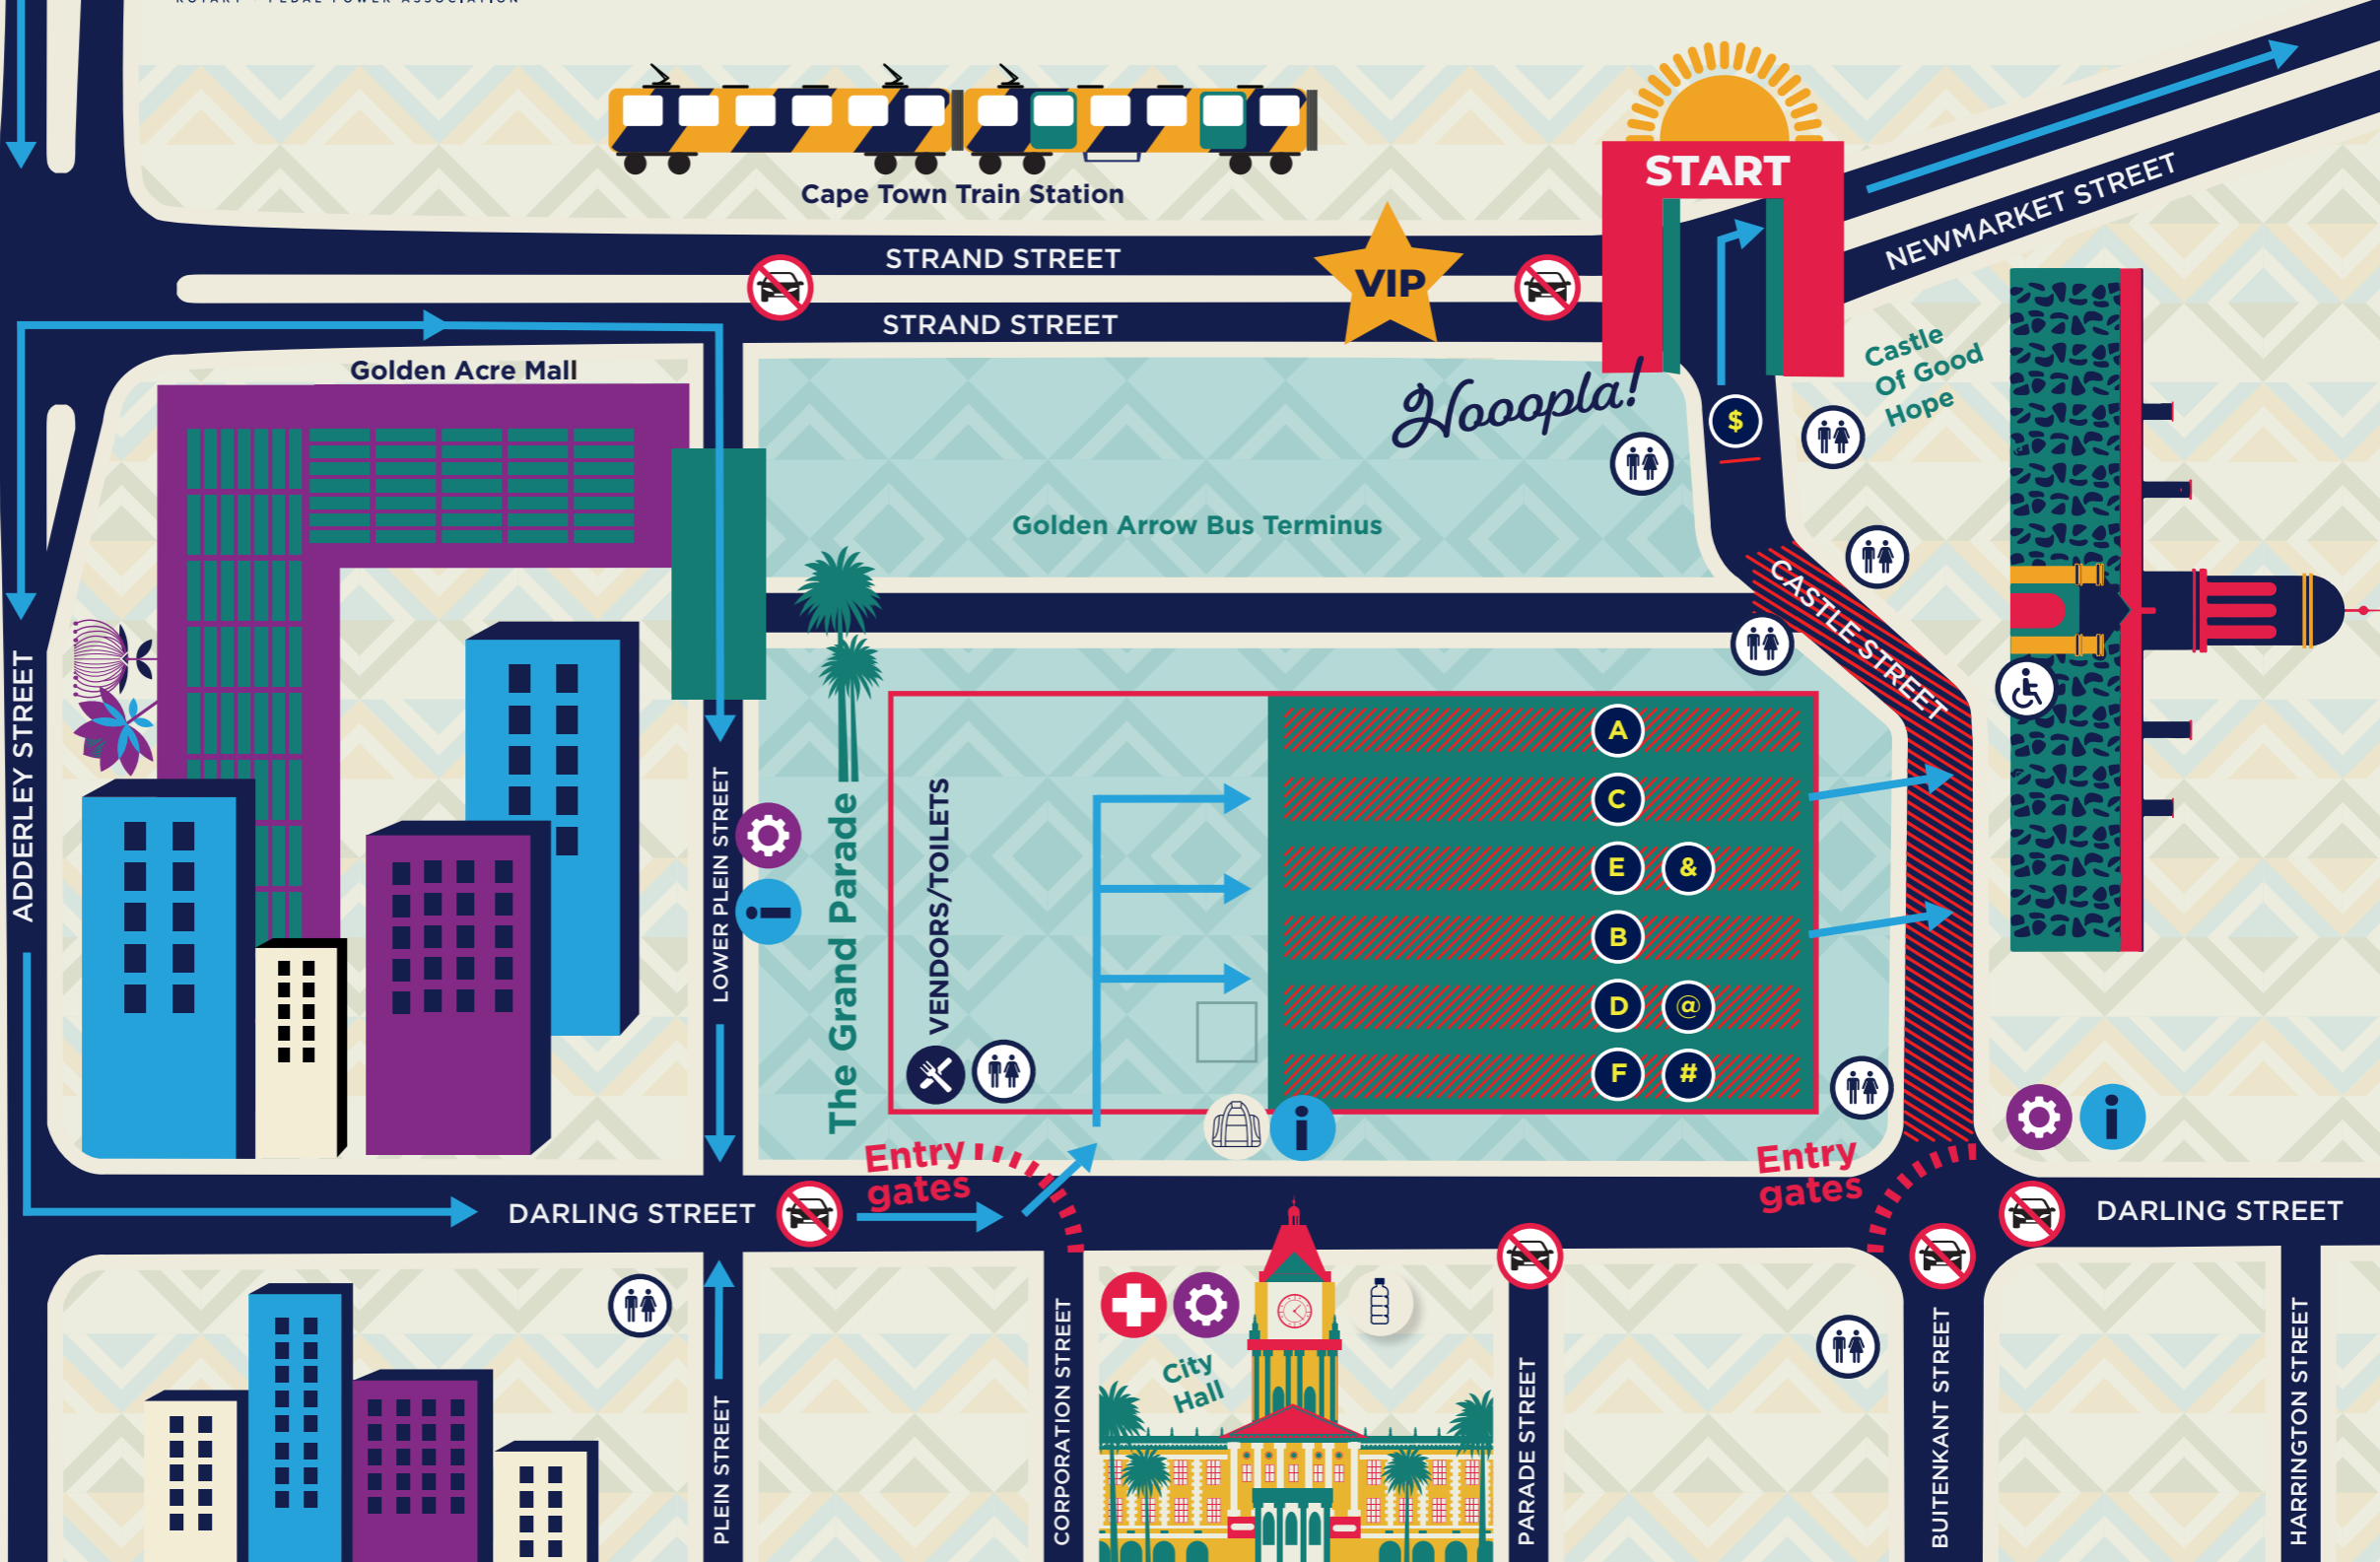

START AREA

Cape Town Train Station

START

KEYS

-  START CHUTE
-  DIRECTION ARROWS
-   TOILETS
-  BIKE MECHANICS
-  MEDICS
-  INFO
-  TOG BAG DROP
-  WATER
-  NO VEHICLE ACCESS

NEWMARKET STREET

STRAND STREET

STRAND STREET

Golden Acre Mall

Golden Arrow Bus Terminus

Looppa!

Castle Of Good Hope

CASTLE STREET

ADDERLEY STREET

The Grand Parade

VENDORS/TOILETS

A
C
E &
B
D @
F #

Entry gates

Entry gates

DARLING STREET

DARLING STREET

City Hall

PLEIN STREET

CORPORATION STREET

PARADE STREET

BUITENKANT STREET

HARRINGTON STREET