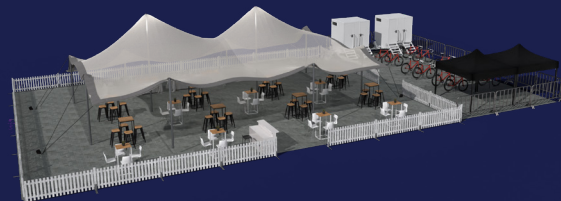

## START HOSPITALITY PACKAGE

Venue: Grand Parade

### Includes:

- Access to an enclosed private area
- Light breakfast/ snacks
- Coffee
- Private toilets
- Secure private bike park
- An easy access point to a front group load-in

**R1500 per person**

### Includes:

- Access to a private shaded area
- 1 x Picnic style food box
- 2 x Beverages
- Private bar
- Coffee
- Private toilets
- Secure private bike park

**R3500 per person**

### Includes:

- Access to an enclosed private area at the start
- Light breakfast/ snacks at the start
- Coffee at the start
- An easy access point to a front group load-in at the start
- Access to a private shaded area at the finish
- 1 x Picnic style food box at the finish hospitality area
- 2 x Complimentary beverages at the finish hospitality area
- Private bar at the finish hospitality area
- Private toilets at the start and the finish hospitality areas